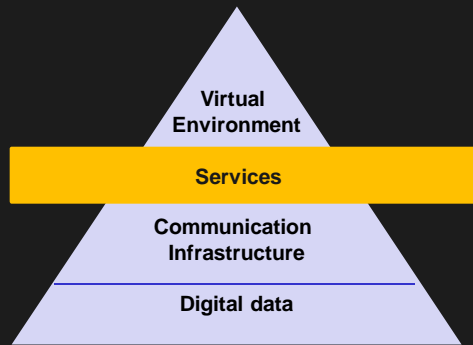

Our view on „Digital City“ (2)

HCU

HafenCity Universität
Hamburg

Prof. Jochen Schiewe